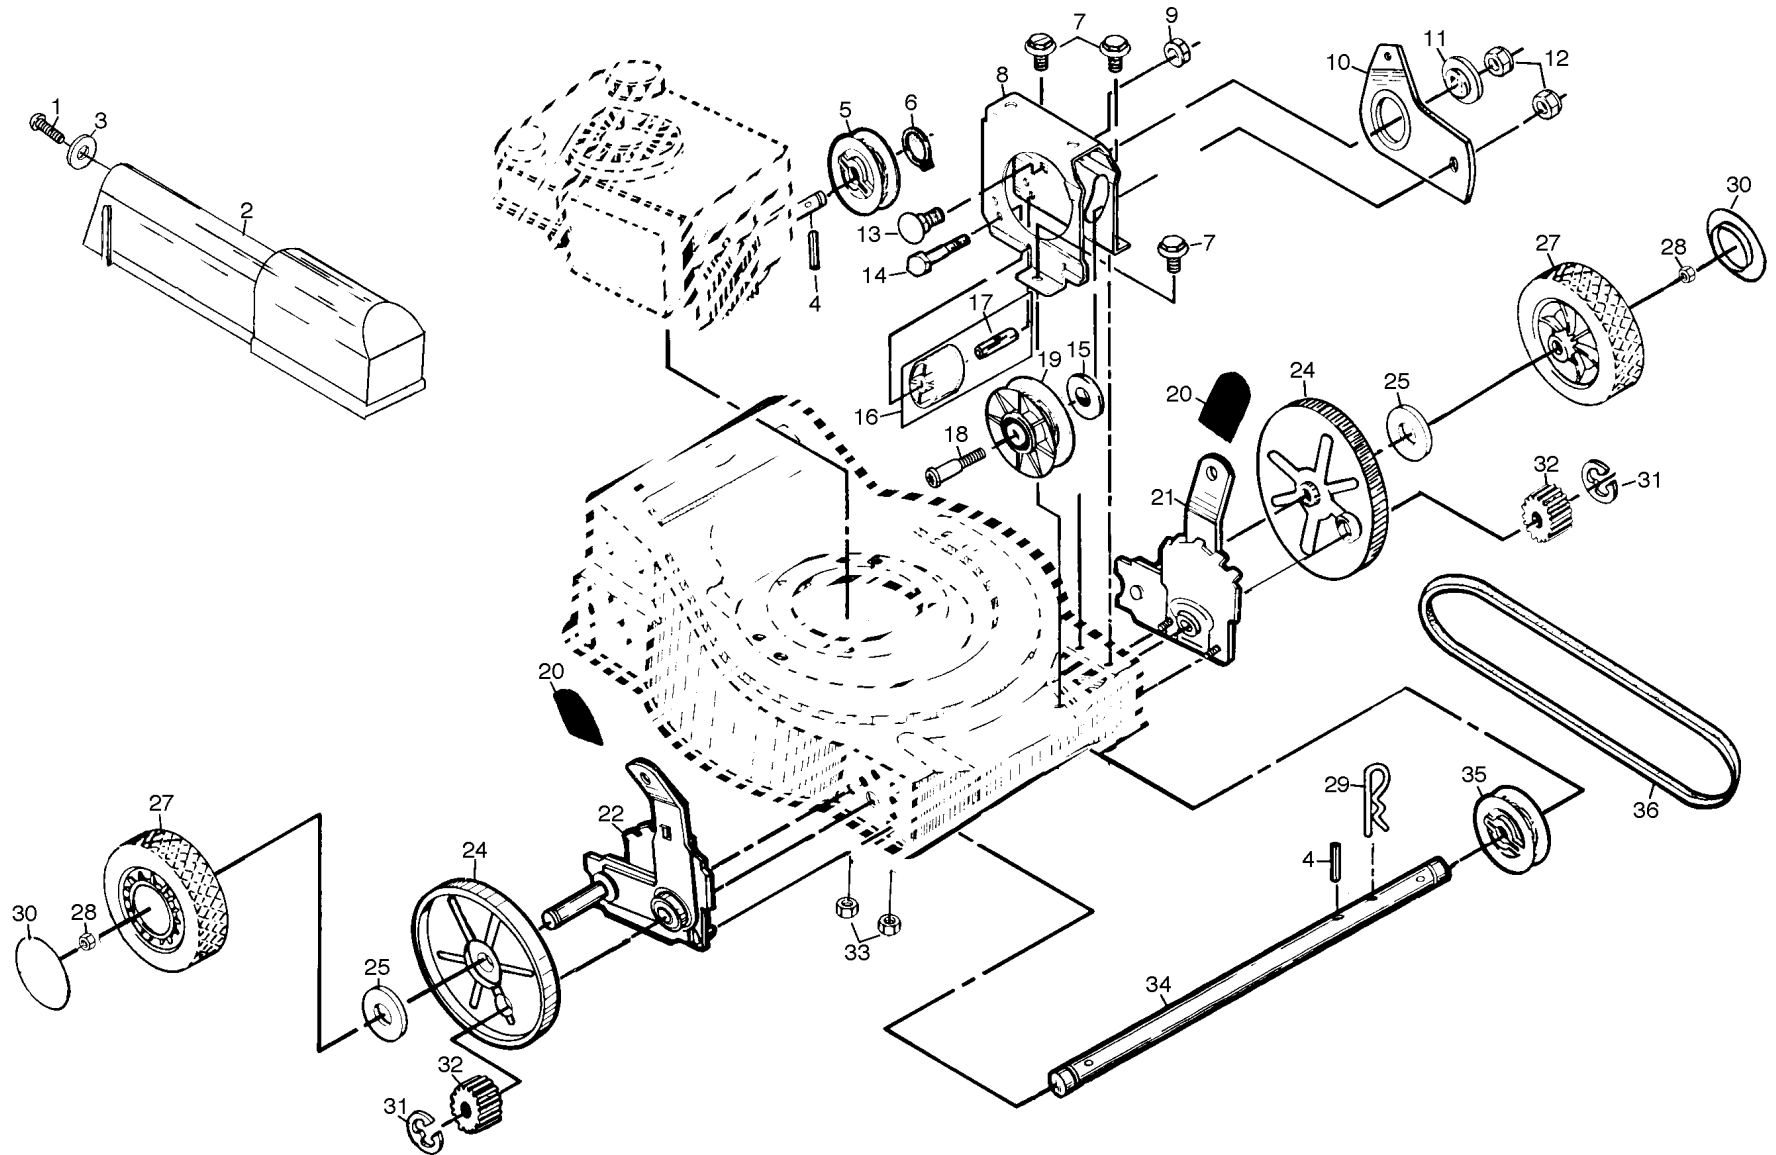

# REPAIR PARTS

ROTARY MOWER -- MODEL NO. 150DE (P150DED), PRODUCT NO. 954 07 07-11

# REPAIR PARTS

# REPAIR PARTS

ROTARY MOWER - - MODEL NO. 150DE (P150DED), PRODUCT NO. 954 07 07-11

KEY NO.	PART NO.	DESCRIPTION
1	532750097	Hex Washer Head Screw #10-24 x 1/2
2	532750727	Drive Cover
3	532004802	Washer
4	<b>532164795</b>	Drive Pawl
5	532088043	Drive Pulley
6	812000030	Retaining Ring
7	532054583	Screw 1/4-20 x 1/2
8	532125246	Clutch Frame
9	532050962	Locknut 1/4-20
10	532141429	Clutch Lever
11	532088067	Clutch Lever Spacer
12	532750253	Locknut 5/16-18
13	872070504	Carriage Bolt 5/16-18 x 1/2
14	874350424	Hex Head Screw 1/4-20 x 1-1/2
15	532088069	Spacer
16	532048160	Idler Assembly (Includes Key No. 17)
17	532088576	Idler Spacer
18	532088517	Shoulder Bolt 5/16-18 x 1-3/8

KEY NO.	PART NO.	DESCRIPTION
19	532088516	Idler Pulley
20	532087877	Selector Knob
21	532152018	Selector Assembly (Left)
22	532152019	Selector Assembly (Right)
24	532088080	Dust Cover
25	532067725	Washer
27	532850690	Wheel & Tire Assembly
28	532145212	Locknut
29	532085179	Retainer Clip
30	532077400	Hubcap
31	812000058	E-Ring
32	532137054	Pinion
33	532063601	Locknut 1/4-20
34	532700537	Drive Shaft
35	532088082	Driven Pulley
36	532850053	Drive Belt