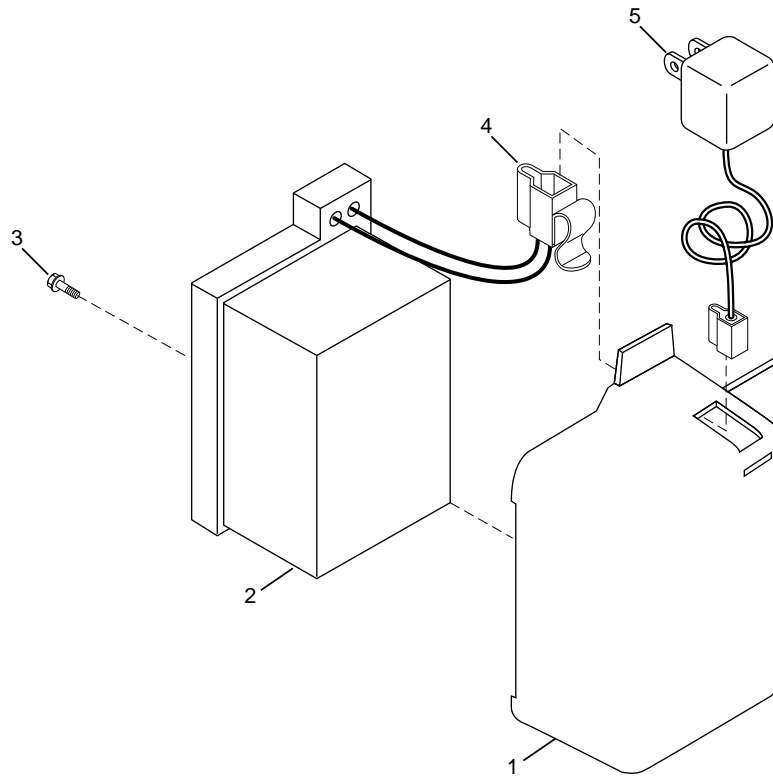

REPAIR PARTS

REAR BAGGER ROTARY LAWN MOWER - - MODEL NUMBER P150DED

KEY NO.	PART NO.	DESCRIPTION
1	532157553	Battery Bracket
2	532750909	Battery
3	817411312	Hex Washer Head Screw 13 x .750
4	532086353	Connector Mounting Clip
5	532130024	Battery Charger