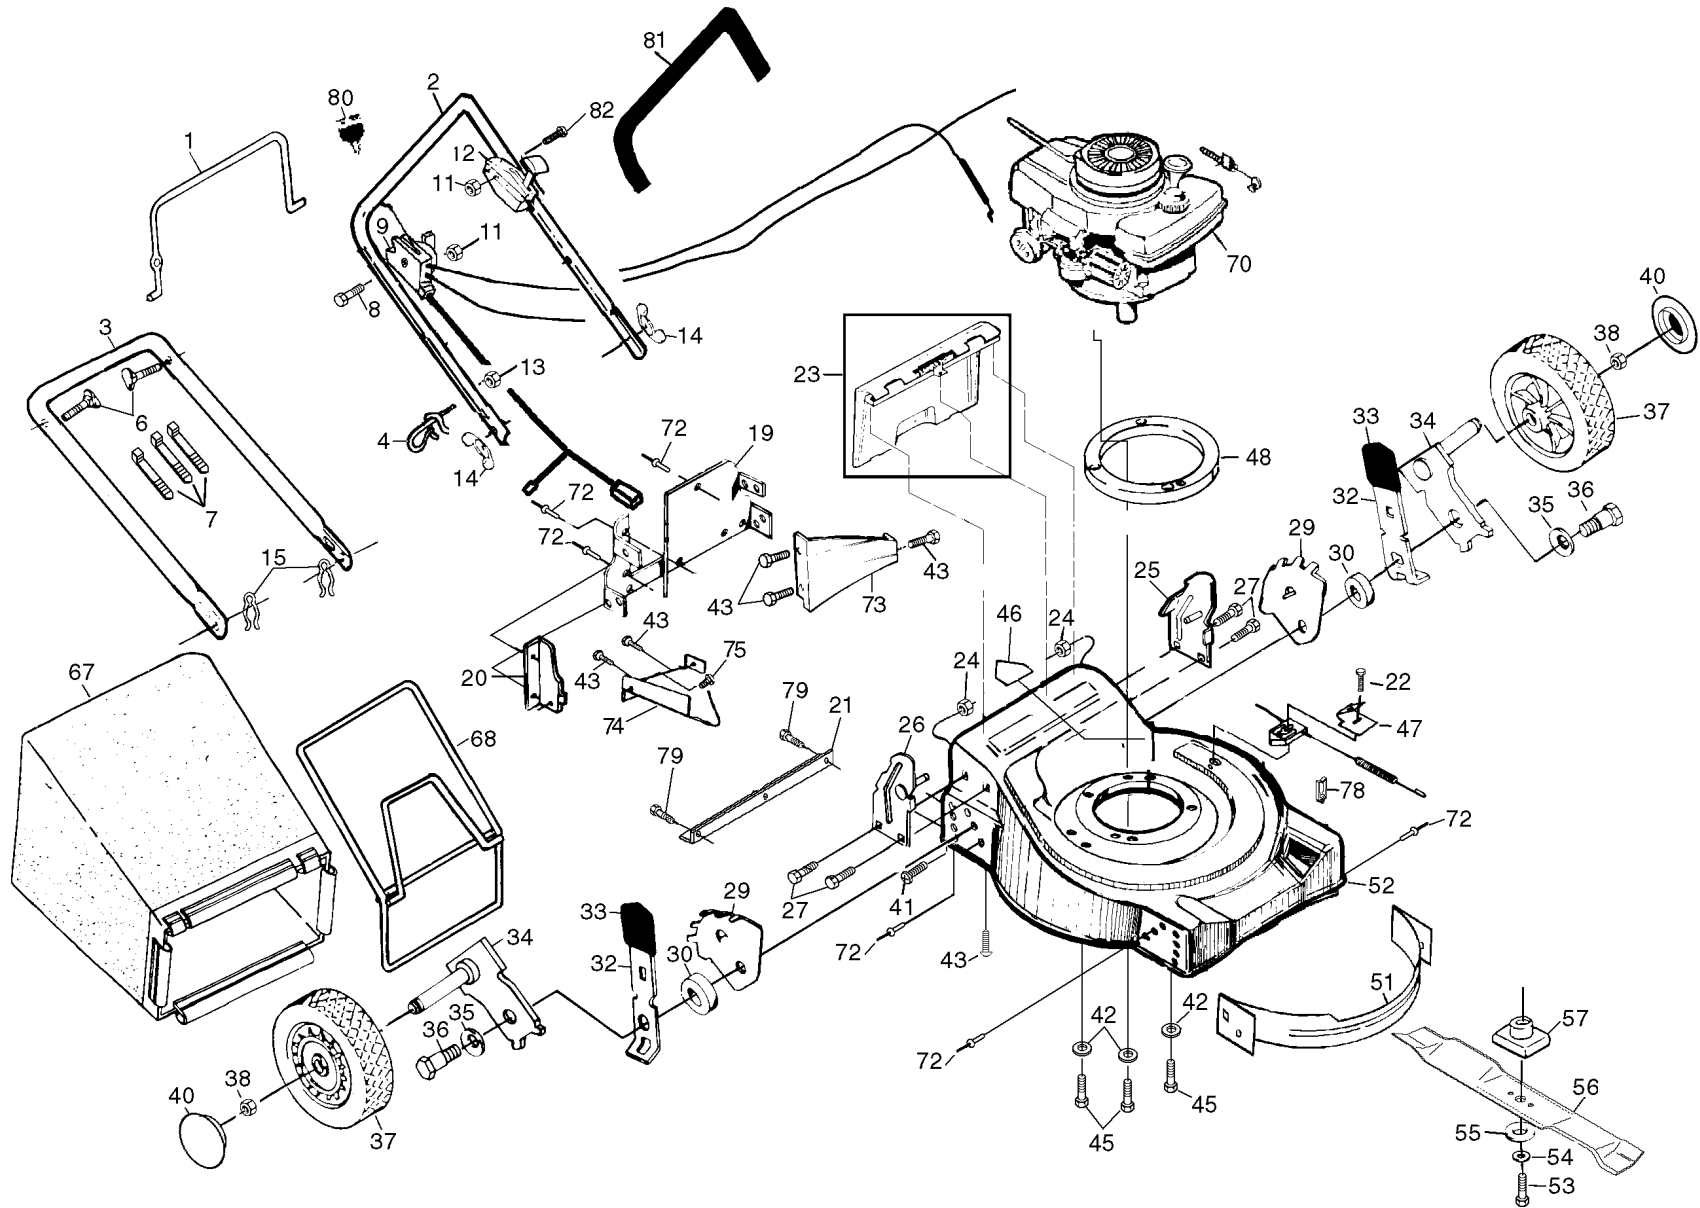

# REPAIR PARTS

ROTARY MOWER -- MODEL NO. 150DE (P150DED), PRODUCT NO. 954 07 07-11

# REPAIR PARTS

ROTARY MOWER - - MODEL NO. 150DE (P150DED), PRODUCT NO. 954 07 07-11

KEY NO.	PART NO.	DESCRIPTION
1	532750097	Hex Washer Head Screw #10-24 x 1/2
2	532750727	Drive Cover
3	532004802	Washer
4	<b>532164795</b>	Drive Pawl
5	532088043	Drive Pulley
6	812000030	Retaining Ring
7	532054583	Screw 1/4-20 x 1/2
8	532125246	Clutch Frame
9	532050962	Locknut 1/4-20
10	532141429	Clutch Lever
11	532088067	Clutch Lever Spacer
12	532750253	Locknut 5/16-18
13	872070504	Carriage Bolt 5/16-18 x 1/2
14	874350424	Hex Head Screw 1/4-20 x 1-1/2
15	532088069	Spacer
16	532048160	Idler Assembly (Includes Key No. 17)
17	532088576	Idler Spacer
18	532088517	Shoulder Bolt 5/16-18 x 1-3/8

KEY NO.	PART NO.	DESCRIPTION
19	532088516	Idler Pulley
20	532087877	Selector Knob
21	532152018	Selector Assembly (Left)
22	532152019	Selector Assembly (Right)
24	532088080	Dust Cover
25	532067725	Washer
27	532850690	Wheel & Tire Assembly
28	532145212	Locknut
29	532085179	Retainer Clip
30	532077400	Hubcap
31	812000058	E-Ring
32	532137054	Pinion
33	532063601	Locknut 1/4-20
34	532700537	Drive Shaft
35	532088082	Driven Pulley
36	532850053	Drive Belt